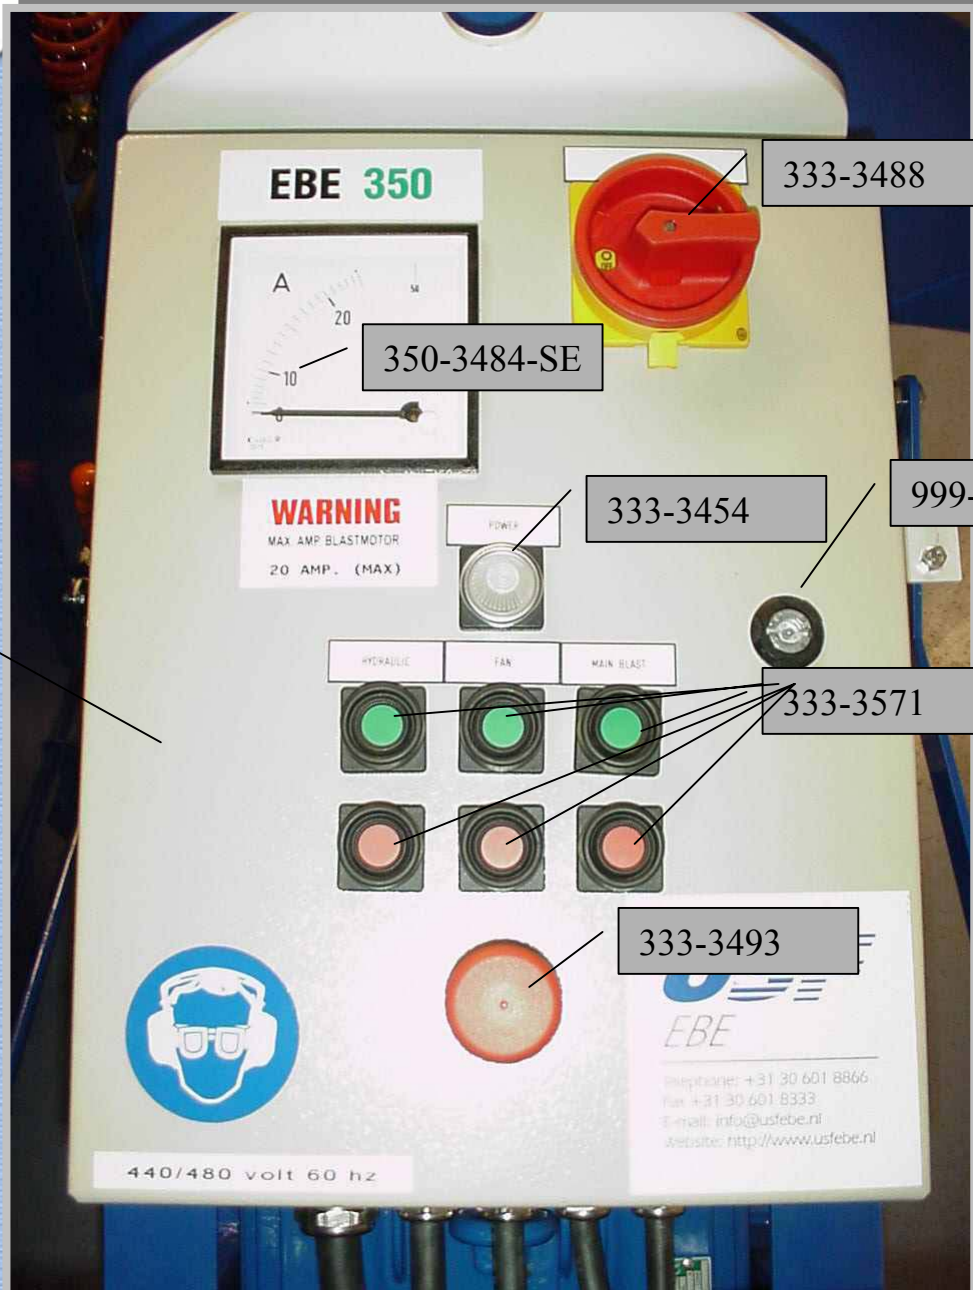

EBE panels period 1995-2000 “Blasthead & Dust Collectors”

Horizontal & Vertical Equipment

Photo Electro Boxen

- 350 S (1 of 2)
- 350 E (1 of 5)
- 350 VH (1 of 4)
- 500 SE (1 of 3)
- 500 VH (1 of 3)
- 350 Dust arrestors (1 of 6)
- 500 Dust arrestors (1 of 4)