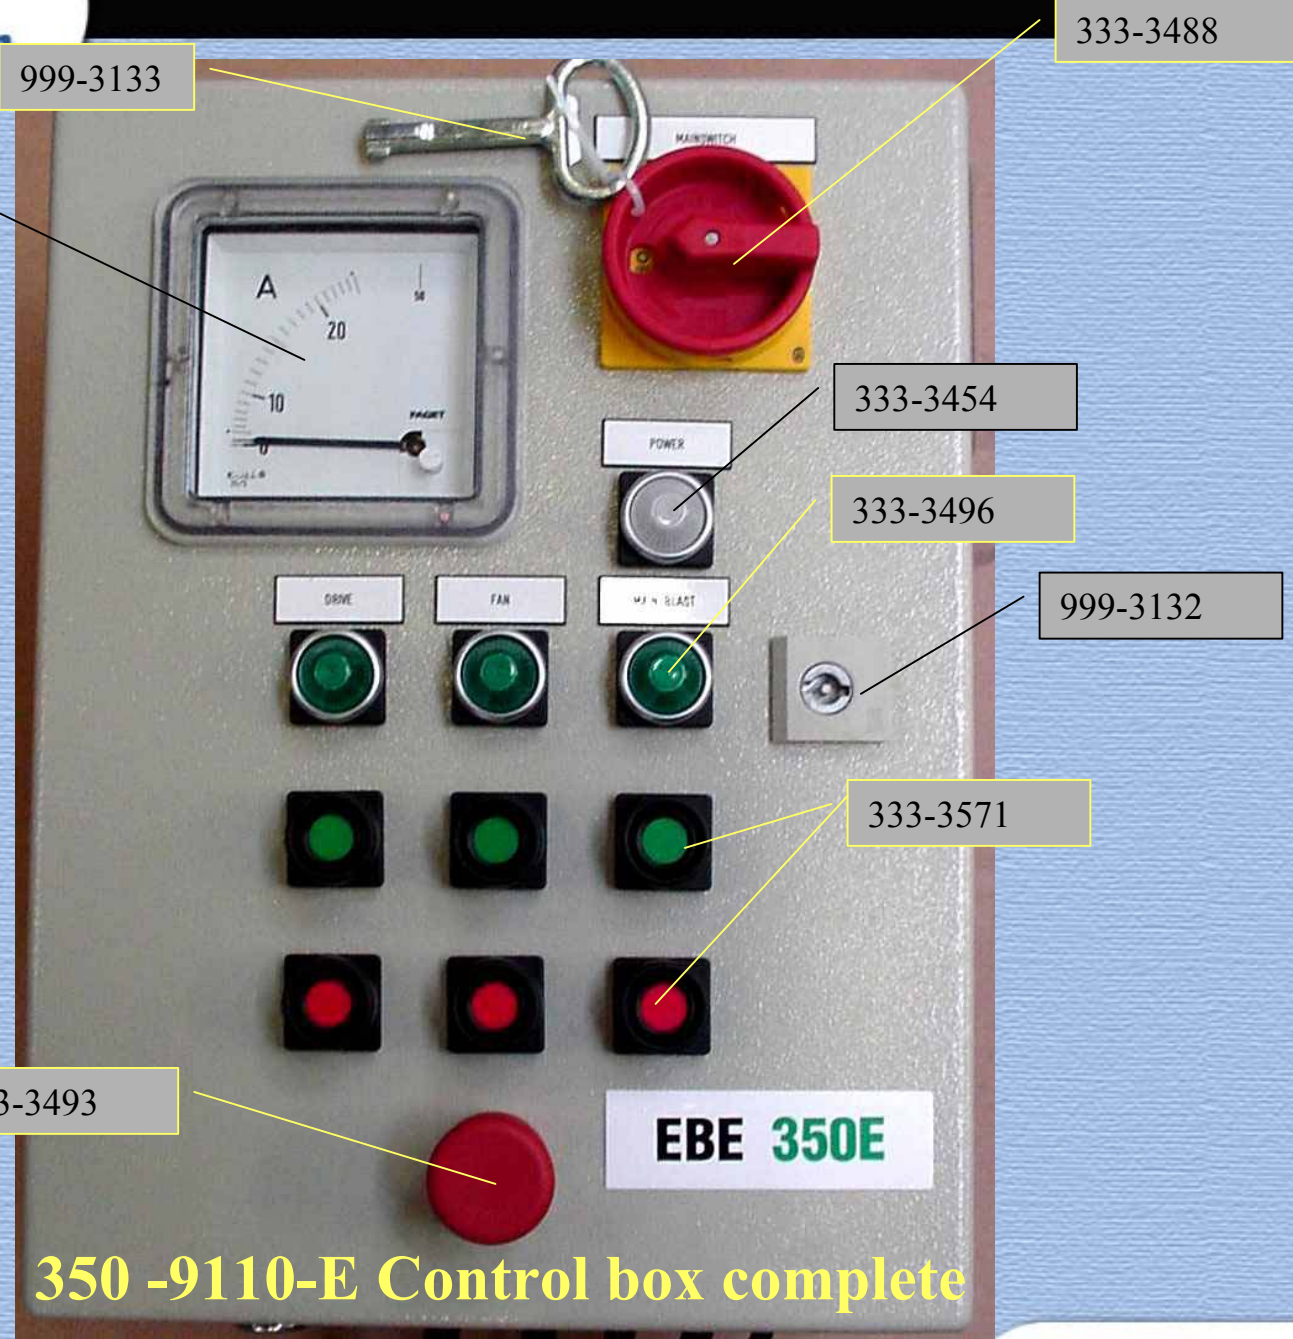

350 -9110-E Control box complete